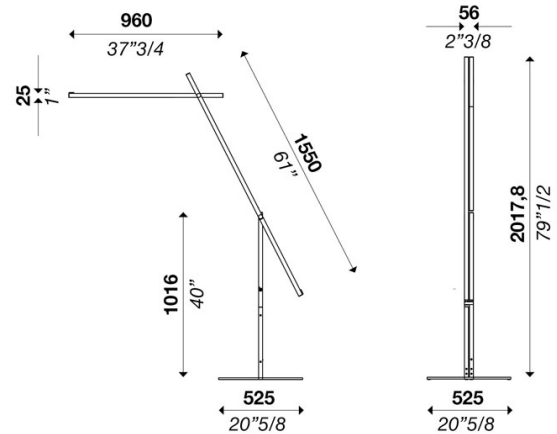

GRUE F2000 ON-OFF DARK LIGHT 110V

ver. 20200404_Rev_0

year: **2022**
code: **1230601A00140**
type: **floor lamp**
application: **indoor**

Technical drawing
Size ref. image mm - inch

Technical data

Light source	LED
Circuit structure	LED module
Light emission direction	direct
Power	25 W
Source lumens	3375 lm
Source efficacy	135 lm/W
Energy class	D
Delivered lumens	3240 lm
Secondary	48V 300mA
Colour temperature	3000 K / variants page 2
Colour rendering index	90 CRI / variants page 2
Standard Deviation of Colour Matching	4 SDCM
Safety class	II
Degree of protection	IP 21
Direct mounting on normally flammable surfaces	●
Operating temperature	+10° / +40°
CE	●
UL	○