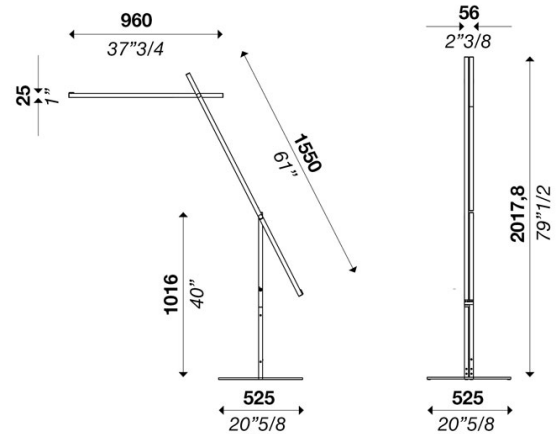

# GRUE F2000 ON-OFF 110V

ver. 20200404\_Rev\_0

year: 2014  
code: 1230601A00100  
type: floor lamp  
application: indoor

**Technical drawing**  
Size ref. image mm - inch

Technical data	
Light source	LED
Circuit structure	LED module
Light emission direction	direct
Power	25 W
Source lumens	3375 lm
Source efficacy	135 lm/W
Energy class	D
Delivered lumens	2633 lm
Secondary	48V 300mA
Colour temperature	3000 K / variants page 2
Colour rendering index	90 CRI / variants page 2
Standard Deviation of Colour Matching	3 SDCM
Safety class	II
Degree of protection	IP 20
Direct mounting on normally flammable surfaces	●
Operating temperature	+10° / +40°
CE	●
UL	○