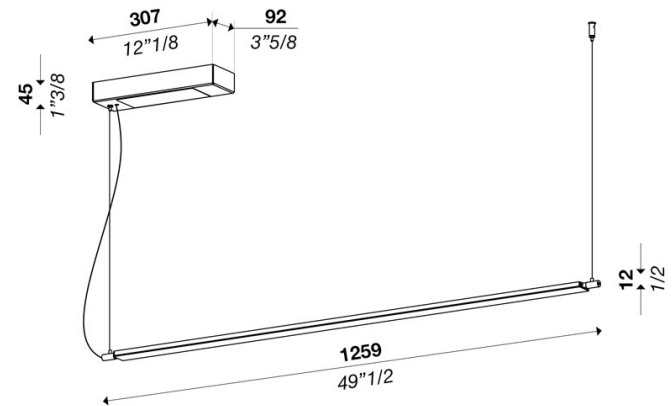

# RIGA S1300 DALI 220V

ver. 20200404\_Rev\_0

year: 2015  
code: 1220301E10000  
type: hanging lamp  
application: indoor

**Technical drawing**  
Size ref. image mm - inch

**Technical data**

|  |                          |
|--|--------------------------|
| Light source                                   | LED                      |
| Circuit structure                              | LED module               |
| Light emission direction                       | adjustable task lighting |
| Power  |                          |
| Source lumens                                  |                          |
| Source efficacy                                |                          |
| Consumption                                    |                          |
| Delivered lumens                               |                          |
| Luminaire efficacy                             |                          |
| Secondary                                      |                          |
| Colour temperature                             |                          |
| Colour rendering index                         |                          |
| Standard Deviation of Colour Matching          |                          |
| Energy class                                   |                          |
| Safety class                                   |                          |
| Degree of protection                           |                          |
| Direct mounting on normally flammable surfaces | ⊘                        |
| Operating temperature                          | +10° / +40°              |
| CE   | ●                        |
| UL   | ⊘                        |

**Canopy**

|                |                                     |
|----------------|-------------------------------------|
| Diameter ( Ø ) | 307 x 92 mm - 12" 1/8 x 3" 5/8 inch |
| Height         | 45 mm - 1" 3/4 inch                 |
| Ceiling mount  | perpendicular / variants page 2     |