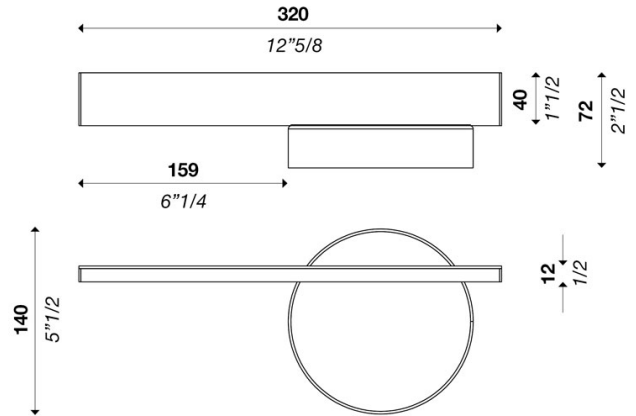

RIGA W340 ON-OFF 100-277V

ver. 20200404_Rev_0

year: 2015
code: 1220101U00000
type: wall lamp
application: indoor

Technical drawing

Size ref. image mm - inch

Technical data

Light source	LED
Circuit structure	LED module G5
Light emission direction	indirect
Power	11.7 W
Source lumens	2080 lm
Source efficacy	163 lm/W
Energy class	A
Delivered lumens	1800 lm
Secondary	350mA
Colour temperature	3000 K / variants page 2
Colour rendering index	80 CRI / variants page 2
Standard Deviation of Colour Matching	3 SDCM
Safety class	I
Degree of protection	IP 20
Direct mounting on normally flammable surfaces	●
Operating temperature	+10° / +40°
CE	●
UL	○

Optional

Emergency mode	○
Motion sensor	○
Directional	○

Packing

Net weight	
Packaging 1	
Packaging 2	
Packaging 3	
Packaging 4	
Packaging 5	

Structure

Material	aluminium
Finish	white / variants page 2

Diffuser

Material	polycarbonate
Finish	opal / variants page 2

Electronics / Driver

Included	Yes
Quantity	1
Voltage	100-277V 50/60 Hz

Dimmable

Hanging cables

Stainless steel cables standard length (custom available)	-
Electric cable standard length (custom available)	-

Warranty

Duration	2 years
----------	---------

RIGA W340 ON-OFF 100-277V

ver. 20200404_Rev_0

year: **2015**
code: **1220101U00000**
type: **wall lamp**
application: **indoor**

Available variants

Colour temperature