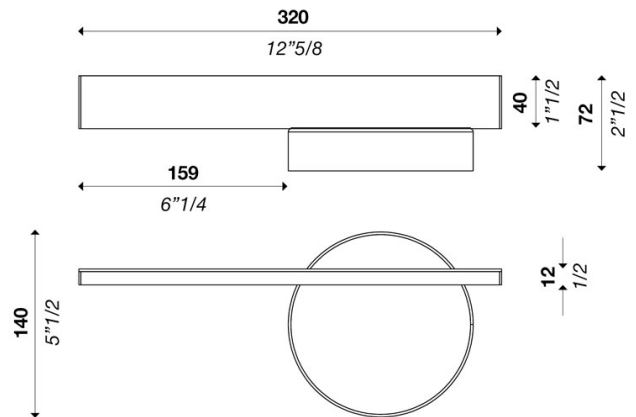

RIGA W340 DALI 220V

ver. 20200404_Rev_0

year: **2015**
code: **1220101E10000**
type: **wall lamp**
application: **indoor**

Technical drawing

Size ref. image mm - inch

Technical data

Light source	LED
Circuit structure	LED module G5
Light emission direction	indirect
Power	11.7 W
Source lumens	2080 lm
Source efficacy	163 lm/W
Energy class	A
Delivered lumens	1800 lm
Secondary	350mA
Colour temperature	3000 K / variants page 2
Colour rendering index	80 CRI / variants page 2
Standard Deviation of Colour Matching	3 SDCM
Safety class	I
Degree of protection	IP 20
Direct mounting on normally flammable surfaces	●
Operating temperature	+10° / +40°
CE	●
UL	○

Optional

Emergency mode	○
Motion sensor	○
Directional	○

Packing

Net weight	
Packaging 1	
Packaging 2	
Packaging 3	
Packaging 4	
Packaging 5	

Structure

Material	aluminium
Finish	white / variants page 2

Diffuser