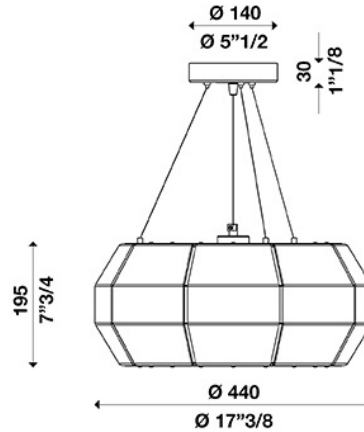

CRISTAL S450 ON-OFF 220V

ver. 20200404_Rev_0

year: 2012
code: 0690302E00601
type: hanging lamp
application: indoor

Technical drawing
Size ref. image mm - inch

Technical data

Light source	LED bulb
Circuit structure	LED bulb
Light emission direction	downward
Power	1x MAX 20W E27
Source lumens	
Source efficacy	
Consumption	1x MAX 20W E27
Delivered lumens	
Luminaire efficacy	
Secondary	
Colour temperature	
Colour rendering index	
Standard Deviation of Colour Matching	
Energy class	A
Safety class	I
Degree of protection	IP 20
Direct mounting on normally flammable surfaces	●
Operating temperature	+10° / +40°
CE	●
UL	○

Canopy

Diameter (Ø)	140 mm - 5" 1/2 inch
Height	30 mm - 1" 1/8 inch
Ceiling mount	conical / variants page 2

Lampshade

Material	Dibond®
Finish	white / variants page 2

Electronics / Driver

Included	No
Quantity	
Voltage	220-240V 50/60 Hz