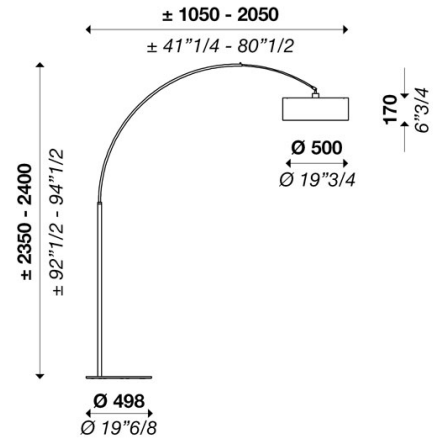

## Technical drawing

Size ref. image mm - inch

### Technical data

Light source	LED bulb
Circuit structure	LED bulb
Light emission direction	diffused
Power	1x MAX 20W E26
Source lumens	
Source efficacy	
Consumption	1x MAX 20W E26
Delivered lumens	
Luminaire efficacy	
Secondary	
Colour temperature	
Colour rendering index	
Standard Deviation of Colour Matching	
Energy class	A
Safety class	II
Degree of protection	IP 20
Direct mounting on normally flammable surfaces	●
Operating temperature	+10° / +40°
CE	●
UL	●

### Packing

Net weight	30 Kg
Packaging 1	610 x 610 x 190 mm / 24.6 kg
Packaging 2	440 x 120 x 1760 mm / 6.1 kg
Packaging 3	690 x 690 x 260 mm / 4.2 kg
Packaging 4	
Packaging 5	